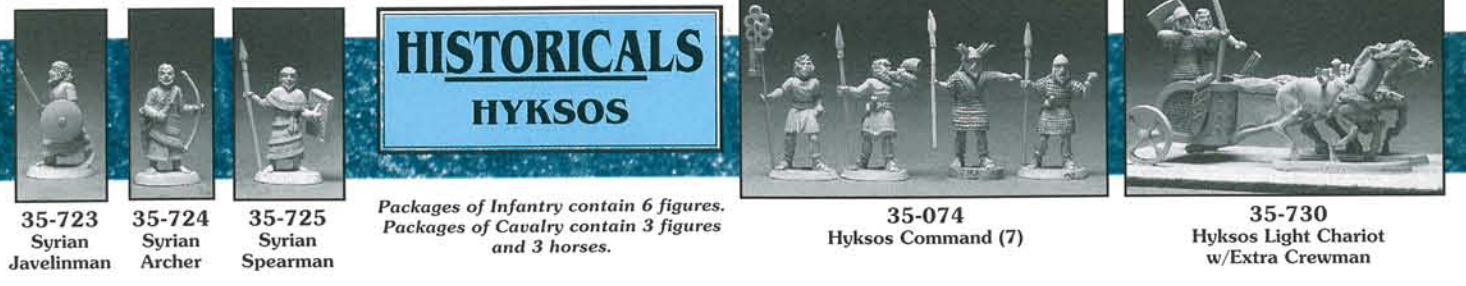

35-072 Hittite General and Heavy Chariot
35-073 Hittite Command Group (8)
35-720 Hittite Guardsman
35-721 Hittite Axeman
35-722 Anatolian Allies

35-723 Syrian Javelinman
35-724 Syrian Archer
35-725 Syrian Spearman
35-074 Hyksos Command (7)
35-730 Hyksos Light Chariot w/Extra Crewman